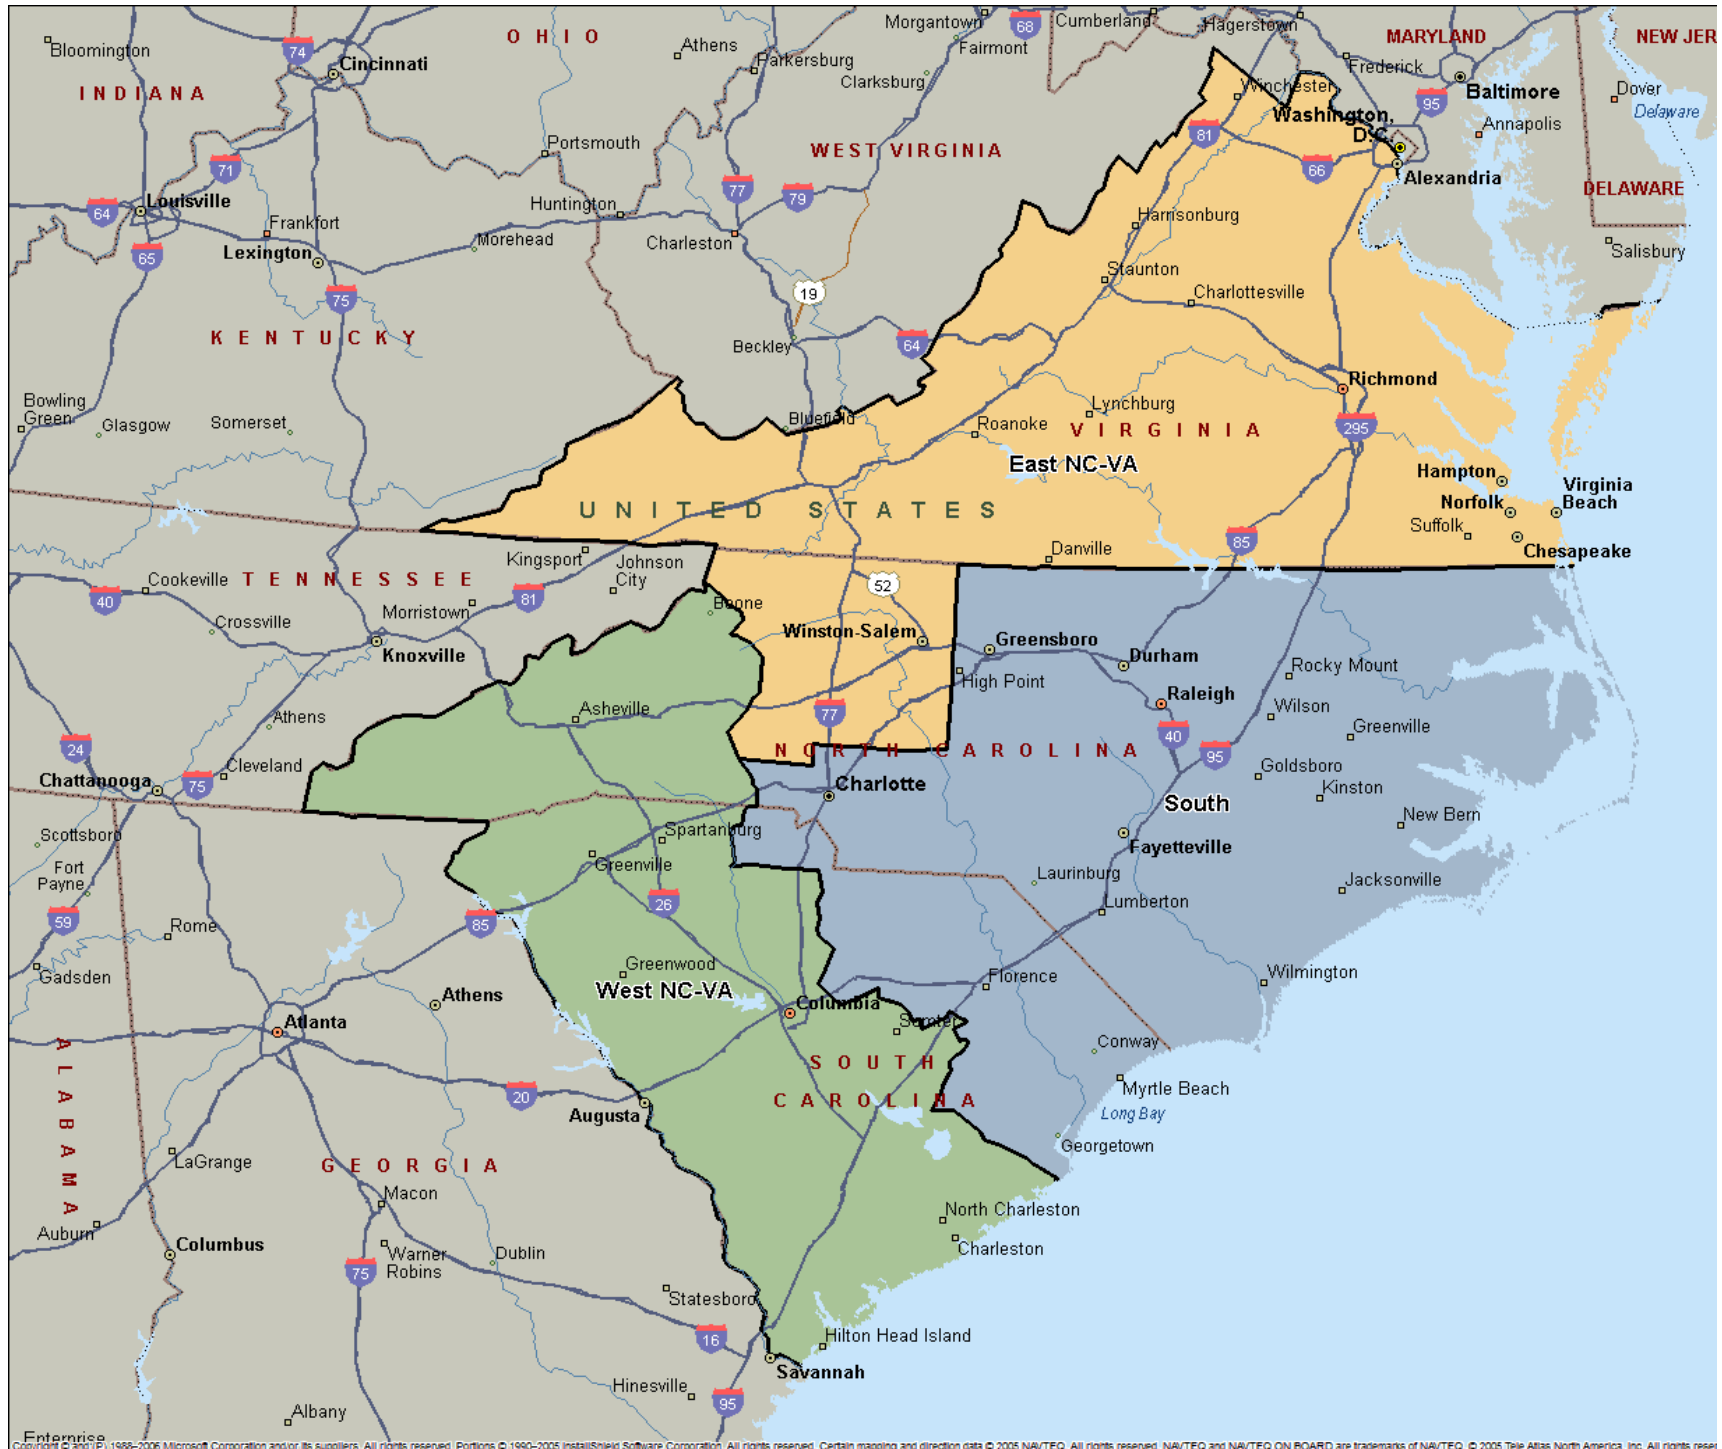

Prematch Territory Map 2014: Bob Peak EAST (Orange) John Worley South (Blue) Rob Herbert West (Green)

Copyright © 2014. 1988-2009 Microsoft Corporation and/or its suppliers. All rights reserved. Portions © 1990-2005 InstallShield Software Corporation. All rights reserved. Certain mapping and direction data © 2005 NAVTEQ. All rights reserved. NAVTEQ and NAVTEQ ON BOARD are trademarks of NAVTEQ. © 2005 Tele Atlas North America, Inc. All rights reserved.